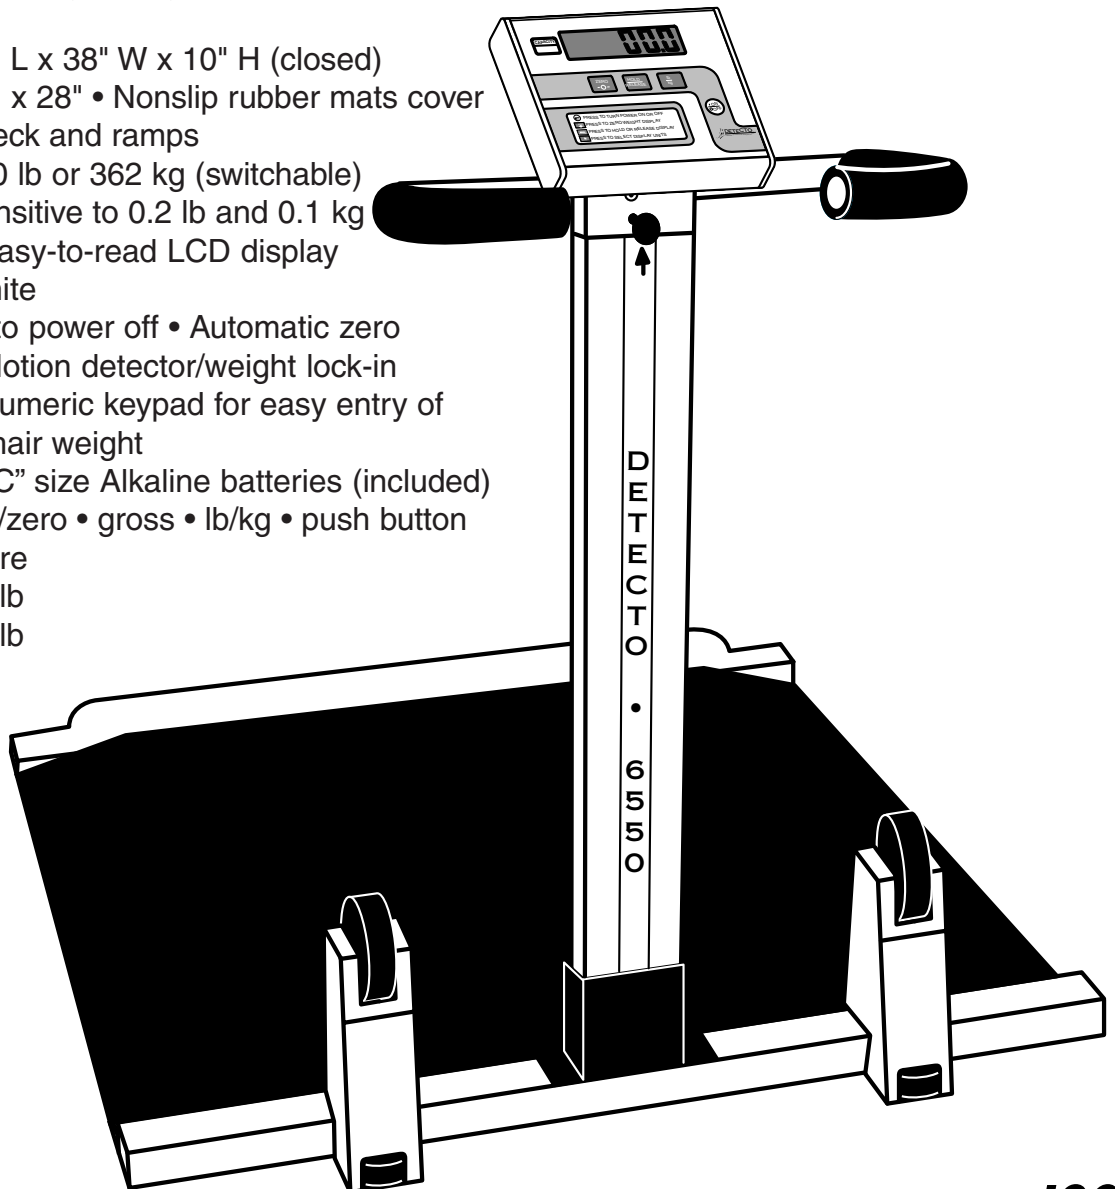

PRODUCT SPECIFICATIONS

FOLD-UP PORTABLE WHEELCHAIR SCALE

MODEL 6550

Sturdy but lightweight with a wide range of versatility, the 6550 can be used with wheelchairs, straight-legged chairs or as a stand-on scale. The fold-up ramps that allow entry from either side, along with the vertical fold-up feature, heavy duty wheels and self-contained power make the 6550 mobile while minimizing storage space.

- Dimensions: 40" L x 38" W x 10" H (closed)
Platform: 28" x 28" • Nonslip rubber mats cover deck and ramps
Capacity: 800 lb or 362 kg (switchable)
Readout: Sensitive to 0.2 lb and 0.1 kg
• Easy-to-read LCD display
Color: White
Functions: Auto power off • Automatic zero
• Motion detector/weight lock-in
• Numeric keypad for easy entry of chair weight
Power: 6 "C" size Alkaline batteries (included)
Keypad Operations: On/zero • gross • lb/kg • push button tare
Net Weight: 54 lb
Shipping Weight: 80 lb