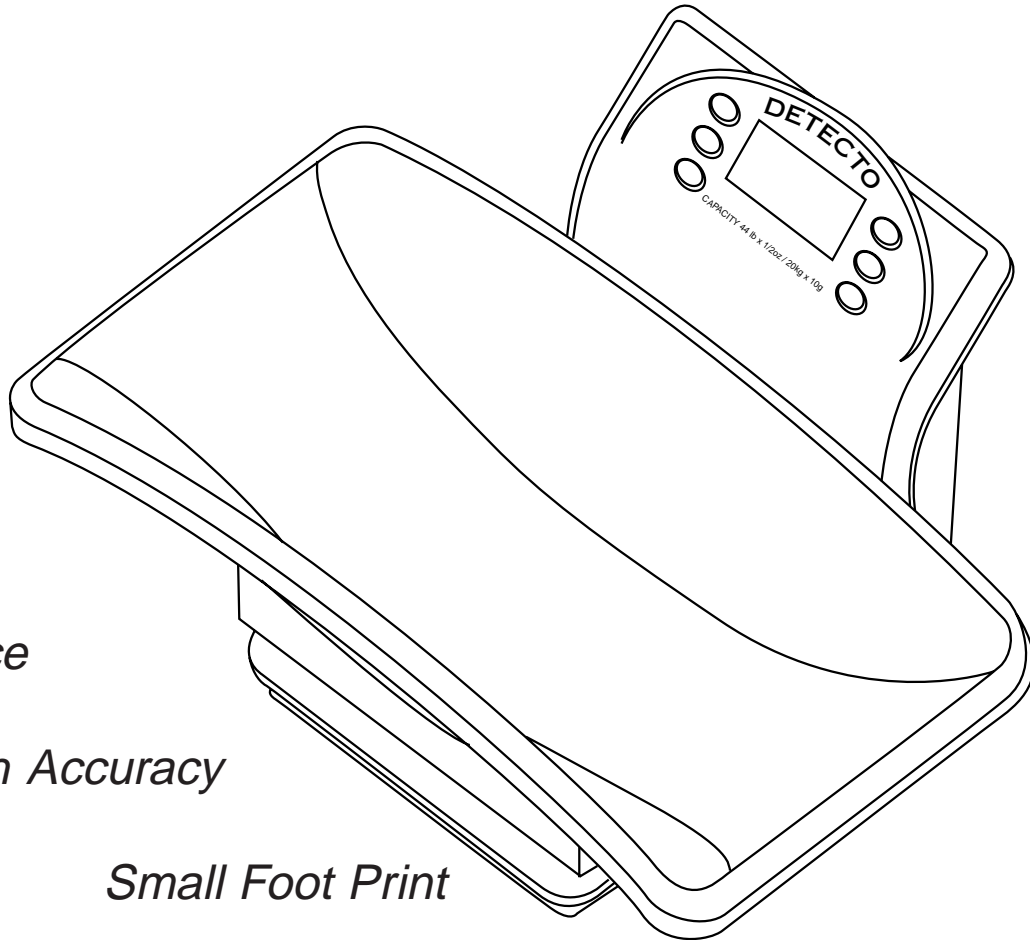

Model 8440 Infant Scale

Low Price

High Accuracy

Small Foot Print

Specifications

Capacity: 44 lb x 1/2 oz / 20 kg x 10 g

Display: 4-3/4 digits LCD 1.0" (25mm) high

Clock function: Time and Date

Memory function: Memory for comparison of current and stored weight

Accuracy: 0.2% +/- 1 digit of reading over 200 grams

Power Source: 6V DC (4 - AA batteries or optional AC adapter, not included)

Tray Dimensions: 20 1/2" L x 10 3/4" W
(520mm L x 272mm W)

Scale Dimensions: 13" L x 9 3/4" W x 7 1/4" H
(333mm L x 246mm W x 184mm H)

Weight: 8 Lbs (3.5 kg)

Cardinal Scale reserves the right to improve, modify or enhance specifications and features without prior notice