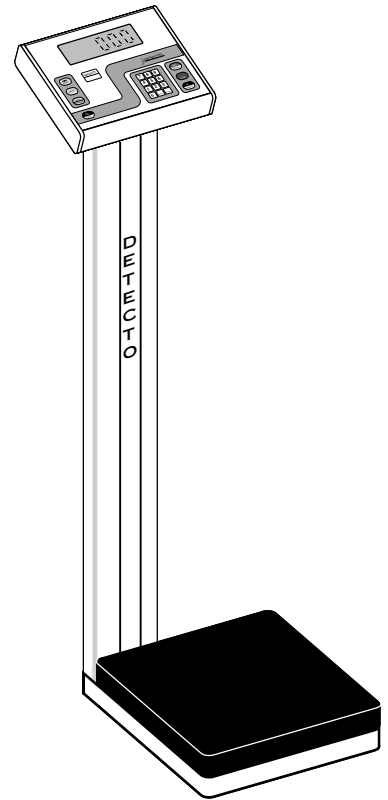

PRODUCT SPECIFICATIONS

Detecto's Waist High Scales Offers Variety and Dependable Performance!

**Models 057 and 0571
Waist-High
BEAM SCALES**

These economical waist-high beam scales feature light but rugged construction, contemporary styling, pound or kilo models, removable slip-resistant base covers, and the easiest to read beams available anywhere. These white with black trim scales are 38" high. Optional height rod available.

Capacity - 057: 340 lb x .5 lb
0571: 150 kg x .2 kg
Platform: 11" x 13"

**Models 080 and 080kg
Waist-High
DIAL SCALES**

Detecto's waist-high dial scales offer this unique combination of features: light but rugged construction, contemporary styling, removable base cover and a rapid, easy-to-read dial - all at an affordable price. These white with black trim dial scales are 36" high.

Capacity - 080: 300 lb x 1 lb
080kg: 150 kg x .5 kg
Platform: 11" x 13"

**Models 6027 and 6029
Waist-High
DIGITAL SCALES**

Light and rugged with contemporary styling, these economical digital scales contain a removable slip-resistant base cover and a rapidly stabilizing, easy-to-read display. White with black trim, these scales are 38" high with a platform size of 11" x 13" and an optional height rod (36" to 78"/92 cm to 198 cm).

Capacities:
6027/6029: 400 lb x .5 lb/
180 kg x .2 kg
6027kg/6029kg: 180 kg x .2 kg

Cardinal Scale reserves the right to improve, modify, or enhance features and specifications without prior notice.