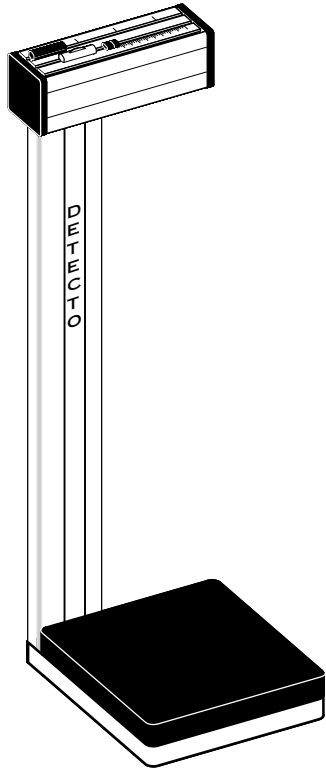

PRODUCT SPECIFICATIONS

Detecto's Waist High Scales Offers Variety and Dependable Performance!

**Models 057 and 0571
Waist-High
BEAM SCALES**

These economical waist-high beam scales feature light but rugged construction, contemporary styling, pound or kilo models, removable slip-resistant base covers, and the easiest to read beams available anywhere. These white with black trim scales are 38" high. Optional height rod available.

Capacity - 057: 340 lb x .5 lb
0571: 150 kg x .2 kg
Platform: 11" x 13"

**Models 080 and 080kg
Waist-High
DIAL SCALES**

Detecto's waist-high dial scales offer this unique combination of features: light but rugged construction, contemporary styling, removable base cover and a rapid, easy-to-read dial - all at an affordable price. These white with black trim dial scales are 36" high.

Capacity - 080: 300 lb x 1 lb
080kg: 150 kg x .5 kg
Platform: 11" x 13"

**Models 6027 and 6029
Waist-High
DIGITAL SCALES**

Light and rugged with contemporary styling, these economical digital scales contain a removable slip-resistant base cover and a rapidly stabilizing, easy-to-read display. White with black trim, these scales are 38" high with a platform size of 11" x 13" and an optional height rod (36" to 78"/92 cm to 198 cm).

Capacities:
6027/6029: 400 lb x .5 lb/
180 kg x .2 kg
6027kg/6029kg: 180 kg x .2 kg

Cardinal Scale reserves the right to improve, modify, or enhance features and specifications without prior notice.