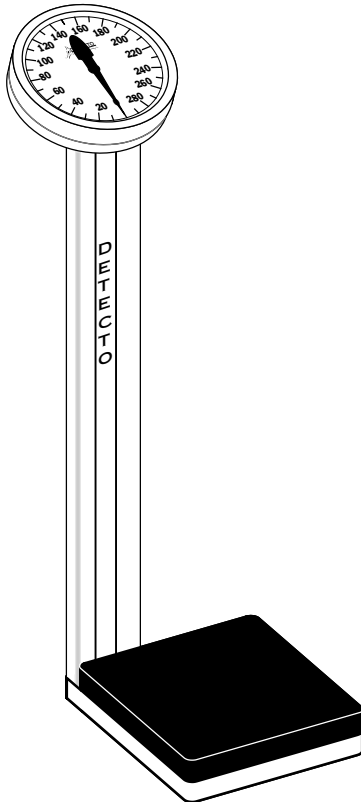

PRODUCT SPECIFICATIONS

Detecto's Waist High Scales Offers Variety and Dependable Performance!

**Models 057 and 0571
Waist-High
BEAM SCALES**

These economical waist-high beam scales feature light but rugged construction, contemporary styling, pound or kilo models, removable slip-resistant base covers, and the easiest to read beams available anywhere. These white with black trim scales are 38" high. Optional height rod available.

Capacity - 057: 340 lb x .5 lb
0571: 150 kg x .2 kg
Platform: 11" x 13"

**Models 080 and 080kg
Waist-High
DIAL SCALES**

Detecto's waist-high dial scales offer this unique combination of features: light but rugged construction, contemporary styling, removable base cover and a rapid, easy-to-read dial - all at an affordable price. These white with black trim dial scales are 36" high.

Capacity - 080: 300 lb x 1 lb
080kg: 150 kg x .5 kg
Platform: 11" x 13"

**Models 6027 and 6029
Waist-High
DIGITAL SCALES**

Light and rugged with contemporary styling, these economical digital scales contain a removable slip-resistant base cover and a rapidly stabilizing, easy-to-read display. White with black trim, these scales are 38" high with a platform size of 11" x 13" and an optional height rod (36" to 78"/92 cm to 198 cm).

Capacities:
6027/6029: 400 lb x .5 lb/
180 kg x .2 kg
6027kg/6029kg: 180 kg x .2 kg

Cardinal Scale reserves the right to improve, modify, or enhance features and specifications without prior notice.