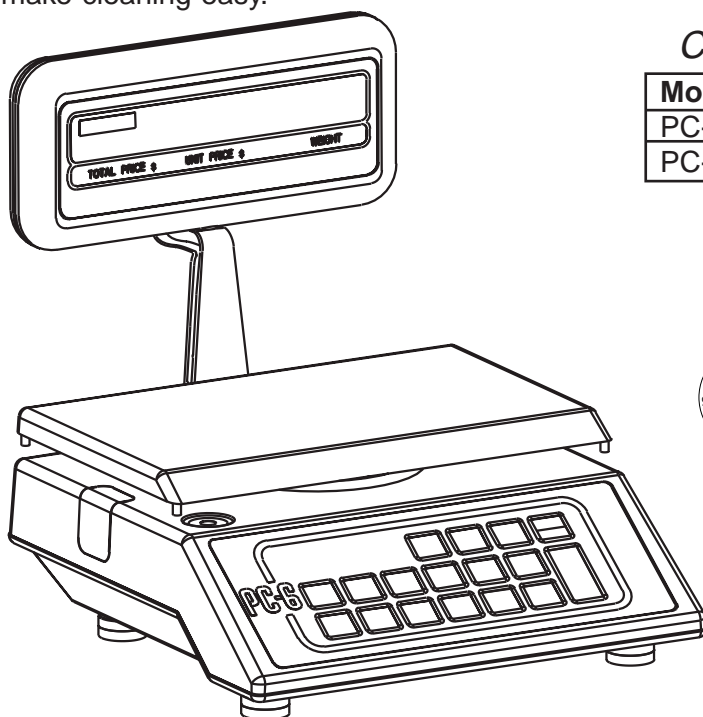

PRODUCT SPECIFICATIONS

Model PC-6 Digital Price Computing Scale

Detecto's PC-6 offers accurate weight and price computation in a very versatile and compact unit. The perfect companion for selling candy, coffee beans and more. Battery powered operation makes this scale usable anywhere - great for kiosks, farm stands and street vendors. Economically priced, you can't afford not to use the PC-6!

Display shows weight, unit price and total price, and attaches to scale in 3 positions or detaches for wall mounting. The molded poly enclosure, lift-off stainless steel commodity tray and sealed keypad make cleaning easy.

Display 16 character, 3/8 inch / 9mm high 7-segment LCD

Annunciators Keypad Gross, Tare, Net, Zero, Low Battery Solid-state membrane with 17 color-coded keys

Tare Pushbutton and keypad

Power 12 VDC from 115 VAC power adapter or 5 AA Alkaline, Ni-Cad, or Nickel Metal Hydride (NiMH) batteries (Optional 230 VAC adapter available)

Operating Temperature +14 °F to +104 °F / -10 °C to +40 °C

Weight 3 lb. / 1.4 kg

Cardinal Scale reserves the right to improve, enhance, or modify features and specifications without prior notice.