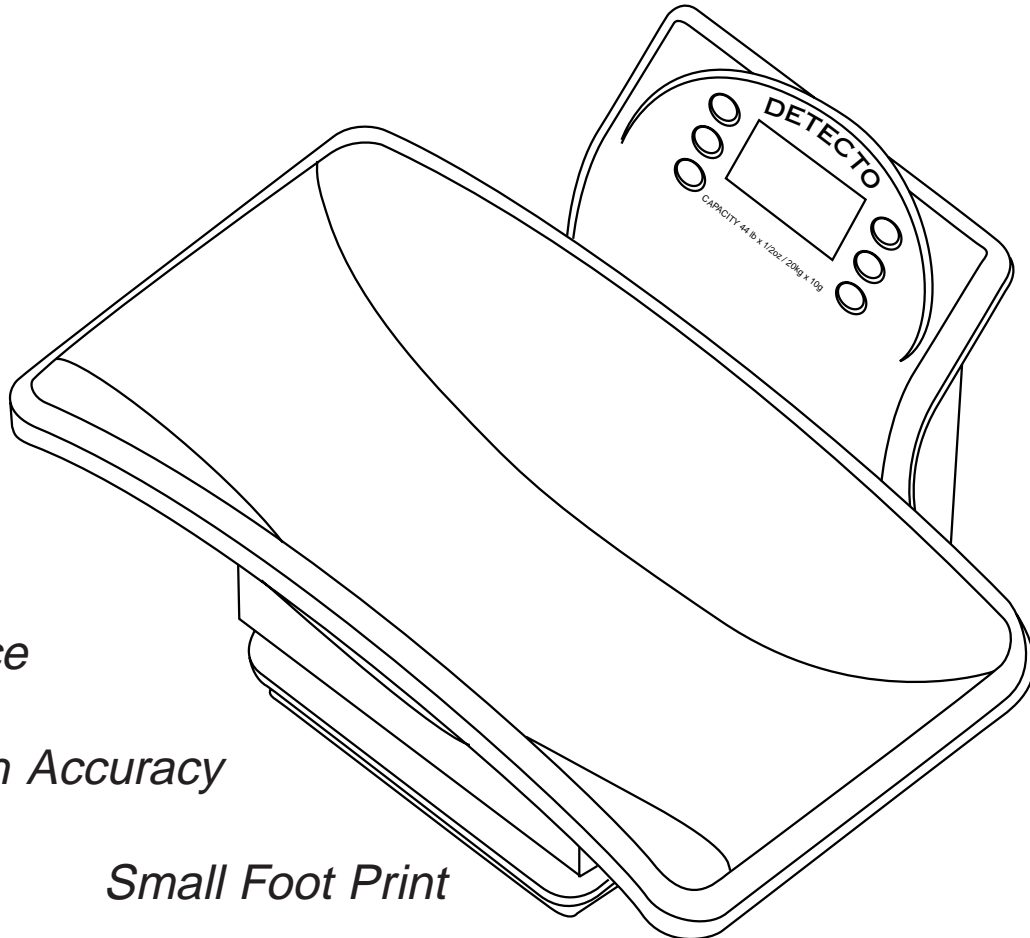

Model 8440 Infant Scale

Low Price

High Accuracy

Small Foot Print

Specifications

Capacity: 44 lb x 1/2 oz / 20 kg x 10 g

Display: 4-3/4 digits LCD 1.0" (25mm) high

Clock function: Time and Date

Memory function: Memory for comparison of current and stored weight

Accuracy: 0.2% +/- 1 digit of reading over 200 grams

Power Source: 6V DC (4 - AA batteries or AC adapter)

Tray Dimensions: 20 1/2" L x 10 3/4" W
(520mm L x 272mm W)

Scale Dimensions: 13" L x 9 3/4" W x 7 1/4" H
(333mm L x 246mm W x 184mm H)

Weight: 8 Lbs (3.5 kg)

Cardinal Scale reserves the right to improve, modify or enhance specifications and features without prior notice