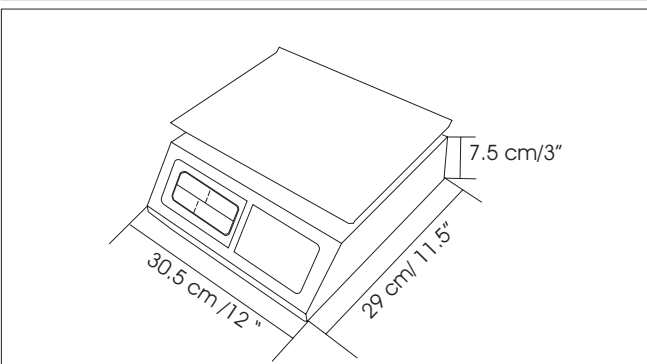

**LINE:** RETAIL ELECTRONIC SCALES

**MODEL:** L-PC 40L

USE	CAPACITY AND DIMENSIONS	
<ul style="list-style-type: none"> <li>* Convenience stores</li> <li>* Butcher shops</li> <li>* Dairy</li> <li>* Produce</li> <li>* Bakery</li> <li>* Delis</li> <li>* Street markets</li> <li>* etc.</li> </ul>	<b>MODEL</b>	<b>L-PC-40L</b>
	Capacity	40 lb
	Minimum division	40 lb x .01 lb
	Plate dimensions	8.7 x 11.8" ( 22 x 30cm)

PC communication Includes PC or printer interface through serial port RS-232

**DIMENSIONS**

**QUALITY SPECS**

DISTRIBUTED BY